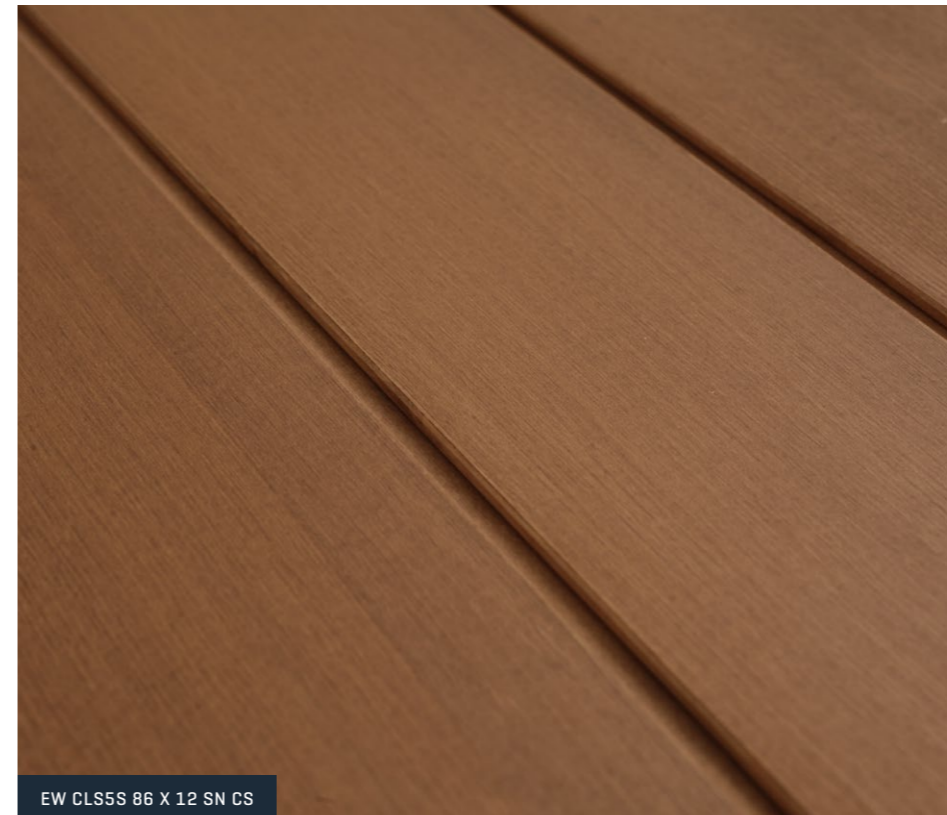

COLOUR: COCOA SAND COLOUR CODE: CS

COLOUR: NATURAL COAST COLOUR CODE: NC

COLOUR: COVE WHITE COLOUR CODE: CW

COLOUR: RUSTED COPPER COLOUR CODE: RC**

For corresponding trim colour, please specify **Copper (C).