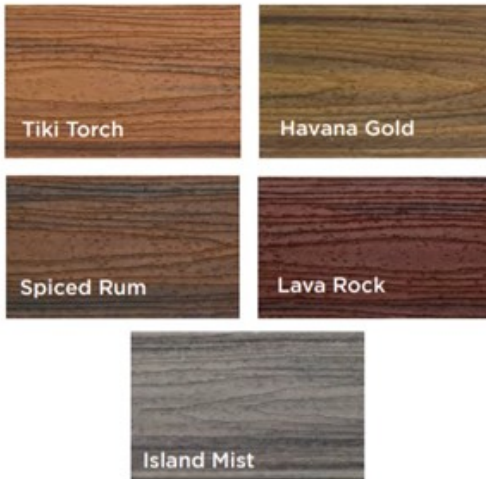

Facia Board 185x19x \$104.30 per 3660mm length (\$28.50 per mtr)

COLOURS

PROFILES INCLUDE:

Grooved Edge Board
 25.4 mm x 139.7 mm x 5480mm

Square Edge Board
 25.4 mm x 139.7 mm x 5480mm

PROFILES ALSO AVAILABLE IN:
Fascia Board
 19.1 mm x 184.2 mm x 3660 mm