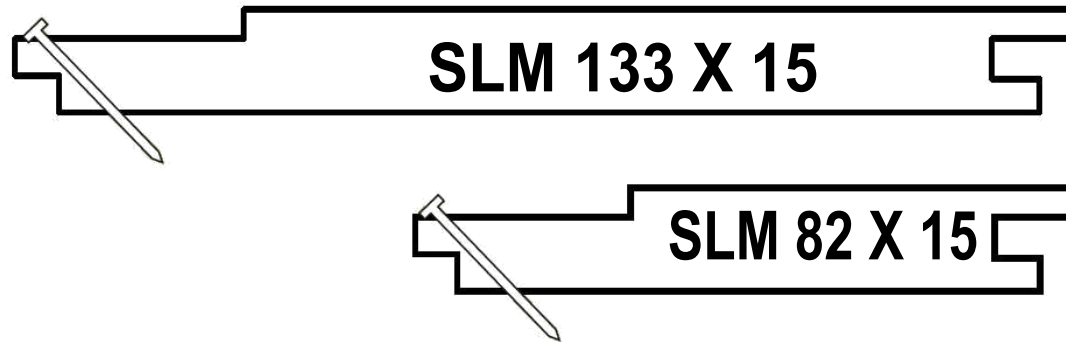

shiplap

eased edge & shiplap
shiplap **Regency**

Ideal for . . .

- *Walls*
- *Ceilings & Alfresco Ceilings*
- *Gables, Gates & Garage Doors*
- *Eaves & Soffits*

Or . . .

- *Domestic Houses*
- *Commercial Buildings*
- *Restaurants & Social Dining Places*
- *Multi-Dwellings & Apartments*

Panellings

shiplap

Shiplap Panelling - 15mm Series

Shiplap Panelling - 12mm Series

Shiplap Panelling - 9mm Series

Note: Drawings may not be to scale.

shiplap *Regency*

eased edge shiplap

Eased Edge Shiplap Panelling - 15mm Series

Eased Edge Shiplap Panelling - 12mm Double Sided Series

Note: Drawings may not be to scale.

shiplap

shiplap							
✓ = Stock Line RTO = Run to Order							
Profile Code	Cover (mm)	Thickness (mm)	Stock Item (Raw)	Stock Item (Prefinished)	Celling Spans (mm)	Boards per Bundle	Available in Hemlock
SLM 133 × 15	133	15	✓		600	7	
SLM 82 × 15	82	15	✓	RTO	600	10	
SLS 133 × 12	133	12	✓	RTO	600	8	RTO
SLI 133 × 9	133	9	✓	✓	450	10	
SLI 82 × 9	82	9	✓	RTO	450	15	

shiplap *Regency*

shiplap Regency							
✓ = Stock Line RTO = Run to Order							
Profile Code	Cover (mm)	Thickness (mm)	Stock Item (Raw)	Stock Item (Prefinished)	Celling Spans (mm)	Boards per Bundle	Available in Hemlock
SLI 133R × 9	133	9	✓	RTO	450	10	RTO
SLI 82R × 9	82	9	✓	RTO	450	15	RTO