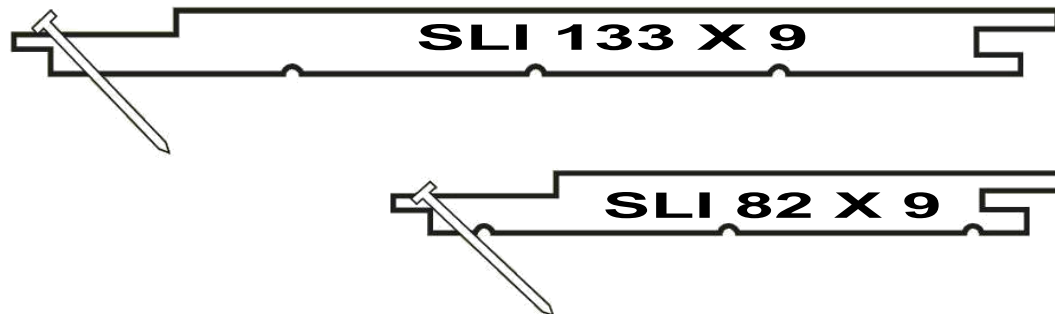

Panellings

shiplap

Shiplap Panelling - 15mm Series

Shiplap Panelling - 12mm Series

Shiplap Panelling - 9mm Series

Note: Drawings may not be to scale.

shiplap *Regency*

eased edge shiplap

Eased Edge Shiplap Panelling - 15mm Series

Eased Edge Shiplap Panelling - 12mm Double Sided Series

Note: Drawings may not be to scale.

shiplap

shiplap							
✓ = Stock Line RTO = Run to Order							
Profile Code	Cover (mm)	Thickness (mm)	Stock Item (Raw)	Stock Item (Prefinished)	Celling Spans (mm)	Boards per Bundle	Available in Hemlock
SLM 133 × 15	133	15	✓		600	7	
SLM 82 × 15	82	15	✓	RTO	600	10	
SLS 133 × 12	133	12	✓	RTO	600	8	RTO
SLI 133 × 9	133	9	✓	✓	450	10	
SLI 82 × 9	82	9	✓	RTO	450	15	

shiplap *Regency*

shiplap Regency							
✓ = Stock Line RTO = Run to Order							
Profile Code	Cover (mm)	Thickness (mm)	Stock Item (Raw)	Stock Item (Prefinished)	Celling Spans (mm)	Boards per Bundle	Available in Hemlock
SLI 133R × 9	133	9	✓	RTO	450	10	RTO
SLI 82R × 9	82	9	✓	RTO	450	15	RTO

eased edge shiplap

Eased Edge Shiplap							
✓ = Stock Line RTO = Run to Order							
Profile Code	Cover (mm)	Thickness (mm)	Stock Item (Raw)	Stock Item (Prefinished)	Celling Spans (mm)	Boards per Bundle	Available in Hemlock
EEM 133 × 15	133	15	✓	RTO	600	7	
EEM 86 × 15	86	15	✓	RTO	600	10	
DS EES 133 × 12	133	12	✓	RTO	600	8	RTO