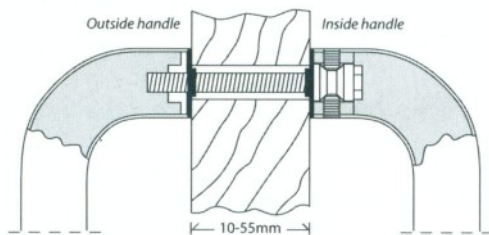

JMA Pull Handle Collection 2011

Complimenting The JMA Pull Handle Collection

jma
hardware
builder + commercial

THE | RIGHT | PRODUCT

Designer Euro Dead Lock

Roller Mortice Lock

Mortice Lock & Designer Turn

Heavy Duty Roller Bolt Lock

Products available in the following configurations: 1. Back to back 2. Half set face fix 3. Half set disc fix

BTB (Back to Back Fixing)

-Timber/Metal or Glass Doors

DT (Single Disk Fixing)

-Timber/Metal or Glass Doors